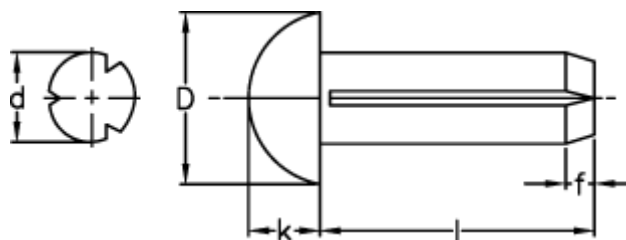

Article number: 088422021

Description: KLEE Slotted rivet N4 2x4, stainless
DIN 1476/DIN-EN-Norm 28 746

Measures

D	= 3.5
d	= 2.0
f	= 0.5
k	= 1.2
Length	= 3-10